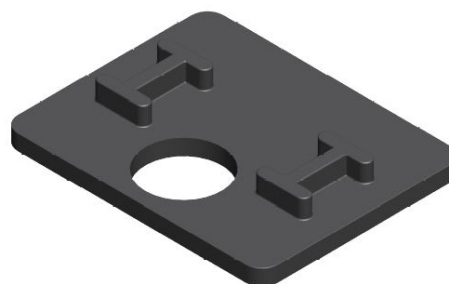

PRODUCT SHEET

Description:

Cushion "I" F/SS Clamp "Square BT", Glass 10,76mm (3,30mm), Black EPDM, For 22.10.723/724

Item number:

22.10.699-7

Units	Box	Carton	HS Code	Barcode
Pcs.	8	1000	4016930090	 5704866513067