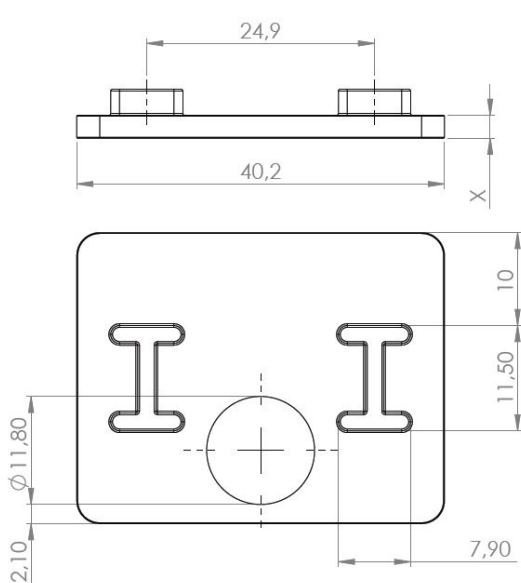

PRODUCT SHEET

Description:

Cushion "I" F/SS Clamp "Square BT", Glass 10,76mm (3,30mm), Black EPDM, For 22.10.723/724

Item number:

22.10.699-7

Units	Box	Carton	HS Code	Barcode
Pcs.	8	1000	4016930090	 5704866513067