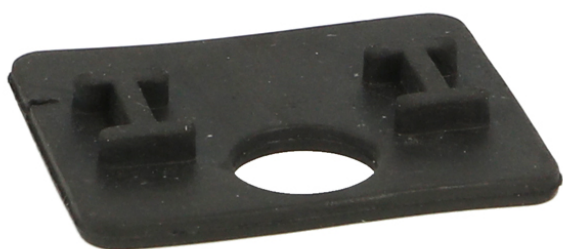

PRODUCT SHEET

Description:

Cushion "I" F/SS Clamp "Square BT", Glass 10,76mm (3,30mm), Black EPDM, For 22.10.723/724

Item number:

22.10.699-7

Units	Box	Carton	HS Code	Barcode
Pcs.	8	1000	4016930090	 5704866513067